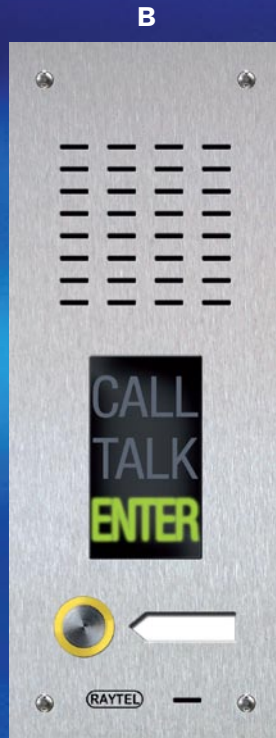

Surface Backbox Fold depth: 46mm (Suffix 'S')

Flush Backbox Sizes: **B** 240 x 88 x 44mm  
**C** 320 x 88 x 44mm

Camera/Speech Unit Type: 559, 559A, 559B, 559C, 559G, 560, 561, 561A

# Compact Range - Audio/Video with High Visibility Buttons and Message Display

**AD1**  
250 x 98mm

1 Way

**AD2-AD5**  
330 x 98mm

2-5 Way

**ADY1-ADY2**  
330 x 98mm

1-2 Way

**VD1-VD3**  
330 x 98mm

1-3 Way

Functional yellow call buttons with name card windows and message display.

Functional yellow call buttons with name card windows, proximity reader (AR-737HB-RAY) and message display.

Mono or colour camera, functional yellow call buttons, name card windows and message display.