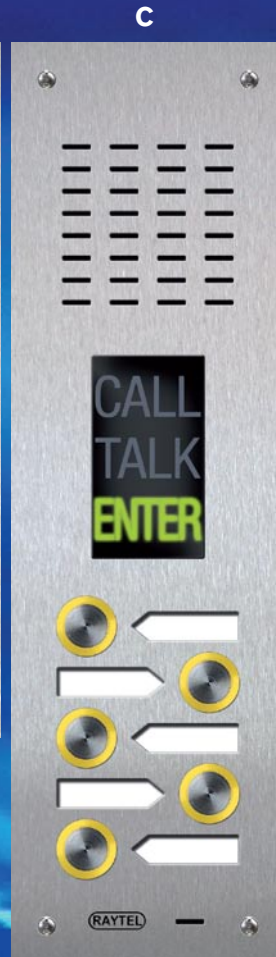

# Compact Range - Audio

Functional call buttons with name card windows.

Functional call buttons with name card windows and keypad access control (K50i).

Functional call buttons with name card windows and proximity reader (AR-737HB-RAY).

Surface Backbox Fold depth: 46mm (Suffix 'S')

Flush Backbox Sizes: **B** 240 x 88 x 44mm  
**C** 320 x 88 x 44mm

Camera/Speech Unit Type: 559, 559A, 559B, 559C, 559G, 560, 561, 561A

# Compact Range - Audio/Video with High Visibility Buttons and Message Display

**AD1**  
250 x 98mm

1 Way

**AD2-AD5**  
330 x 98mm

2-5 Way

**ADY1-ADY2**  
330 x 98mm

1-2 Way

**VD1-VD3**  
330 x 98mm

1-3 Way

Functional yellow call buttons with name card windows and message display.

Functional yellow call buttons with name card windows, proximity reader (AR-737HB-RAY) and message display.

Mono or colour camera, functional yellow call buttons, name card windows and message display.