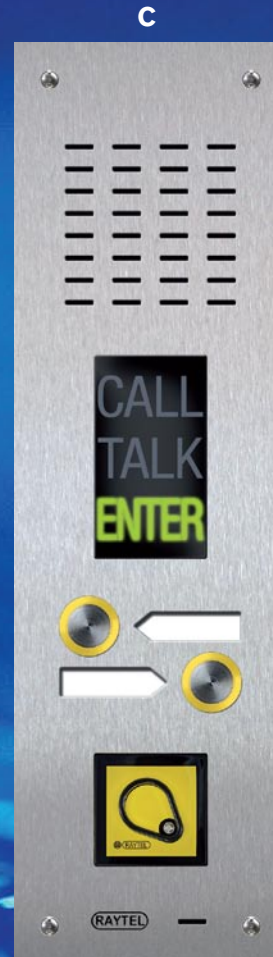

# Compact Range - Audio/Video with High Visibility Buttons and Message Display

**AD1**  
250 x 98mm

1 Way

**AD2-AD5**  
330 x 98mm

2-5 Way

**ADY1-ADY2**  
330 x 98mm

1-2 Way

**VD1-VD3**  
330 x 98mm

1-3 Way

Functional yellow call buttons with name card windows and message display.

Functional yellow call buttons with name card windows, proximity reader (AR-737HB-RAY) and message display.

Mono or colour camera, functional yellow call buttons, name card windows and message display.